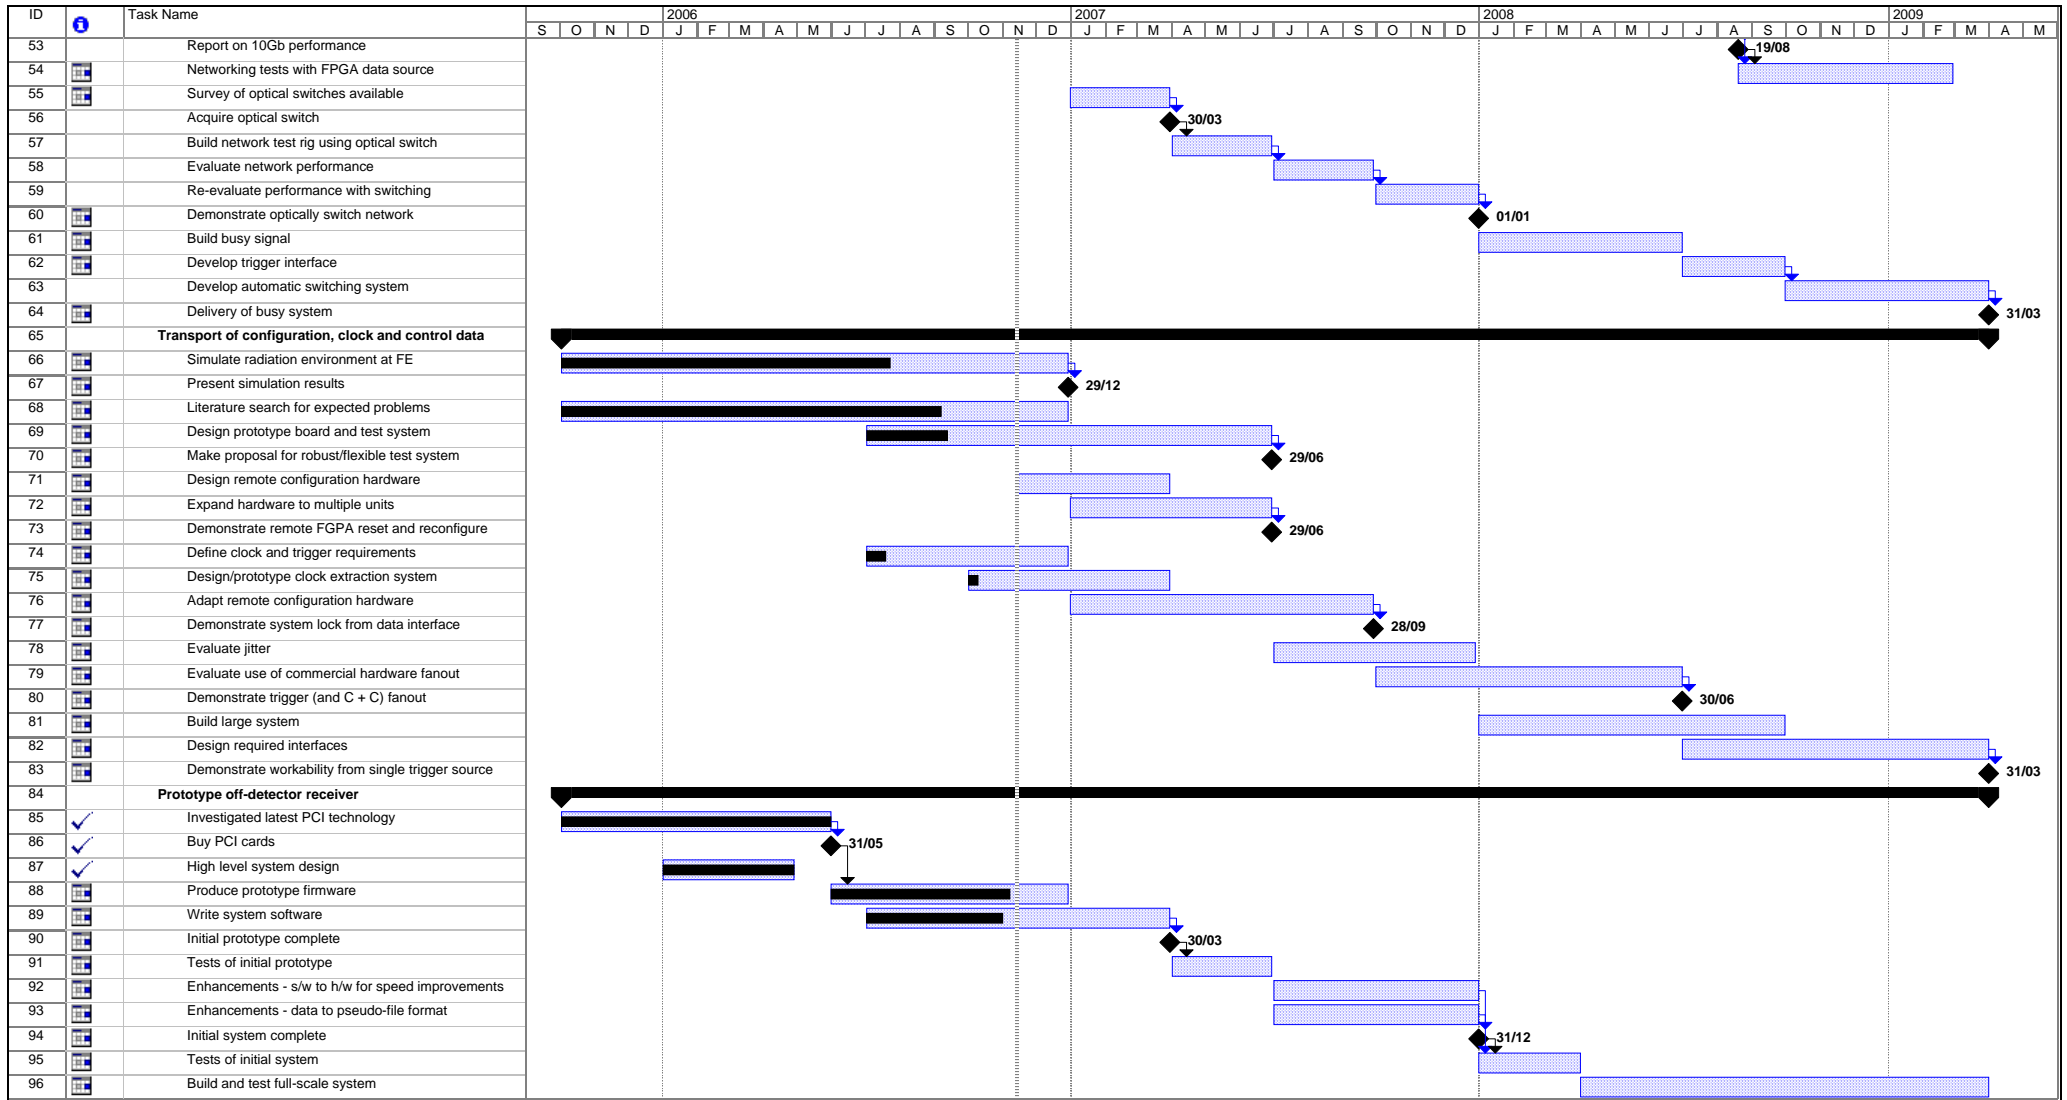

Project: WP2
Date: Mon 13/11/06

Task		Progress		Summary		External Tasks		Deadline	
Split		Milestone		Project Summary		External Milestone			

Project: WP2
Date: Mon 13/11/06

Task		Progress		Summary		External Tasks		Deadline	
Split		Milestone		Project Summary		External Milestone			